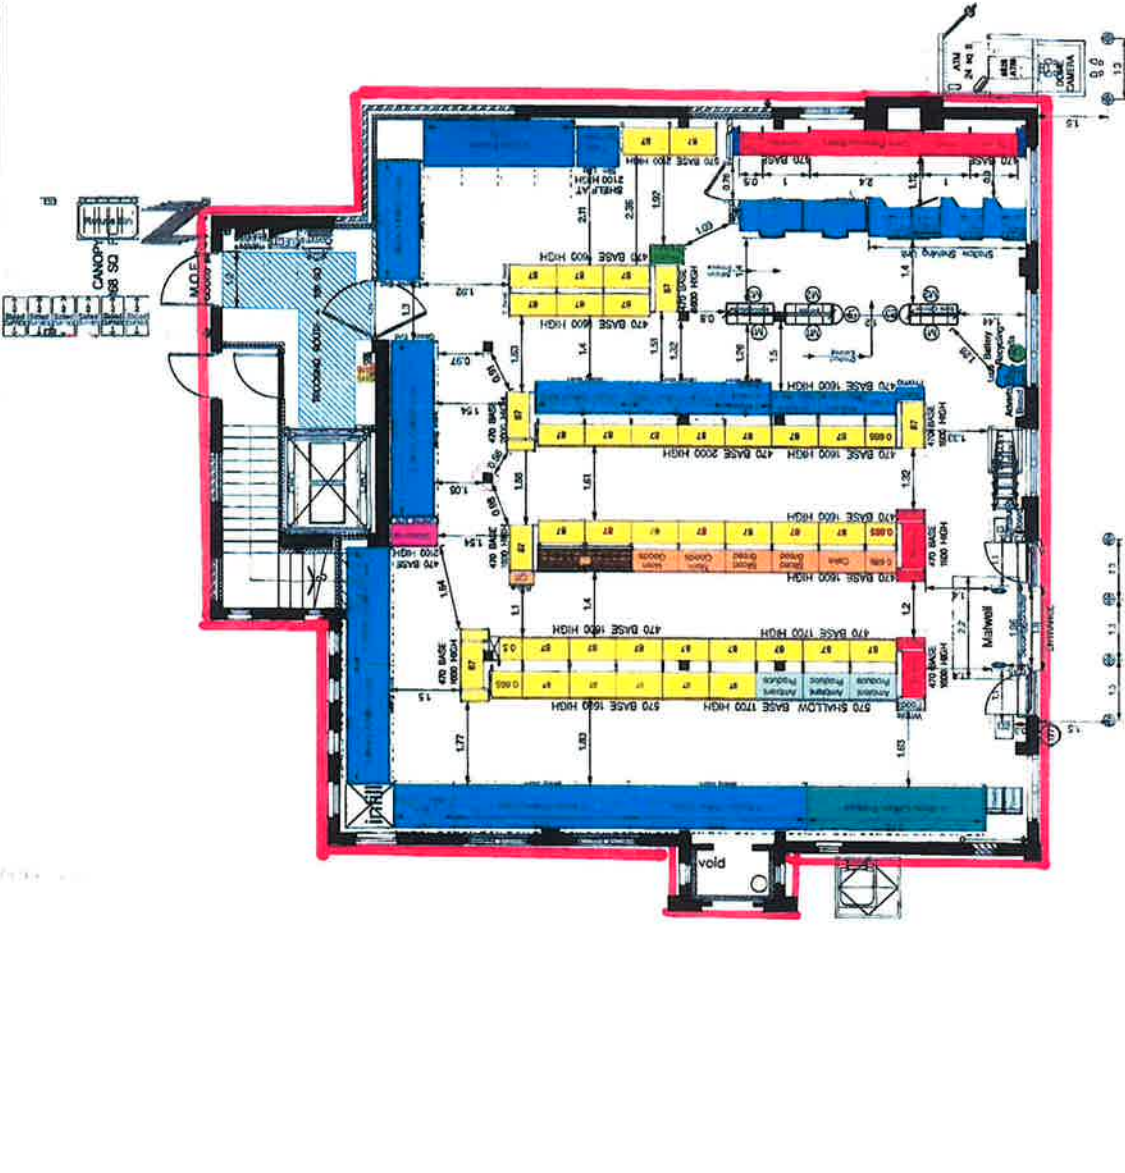

SECURITY:NOT SET

TESCO STORES LIMITED
EXPRESS GROUP
P.O. BOX 400, CIRRUS BUILDING, SHIRE PARK
WELWYN GARDEN CITY, HERTS, AL7 1GA
Tel: 0457 850 000
www.tesco.com

PROJECT
3349
MARLBOROUGH PH 163
MAWNEY ROAD, ROMFORD

DATE DRAWING NO: 3349gag1FORCASTING
PHASE 3 ISSUE 1
SYSTEM ID. NO. 3349gag1FORCASTING
SCALE 1:100 @A3
DATE 02.05.2013
PLANNER PAUL MATHER
MSE PLANNER ANAND

DESCRIPTION
STANDALONE
PROPOSED RETAIL LAYOUT

NO WORK STATION, NO BEAR WELD BACES
OFF

116 Fire Extinguisher (Foam)

115 Fire Extinguisher (Foam)

115 Fire Extinguisher (Foam)