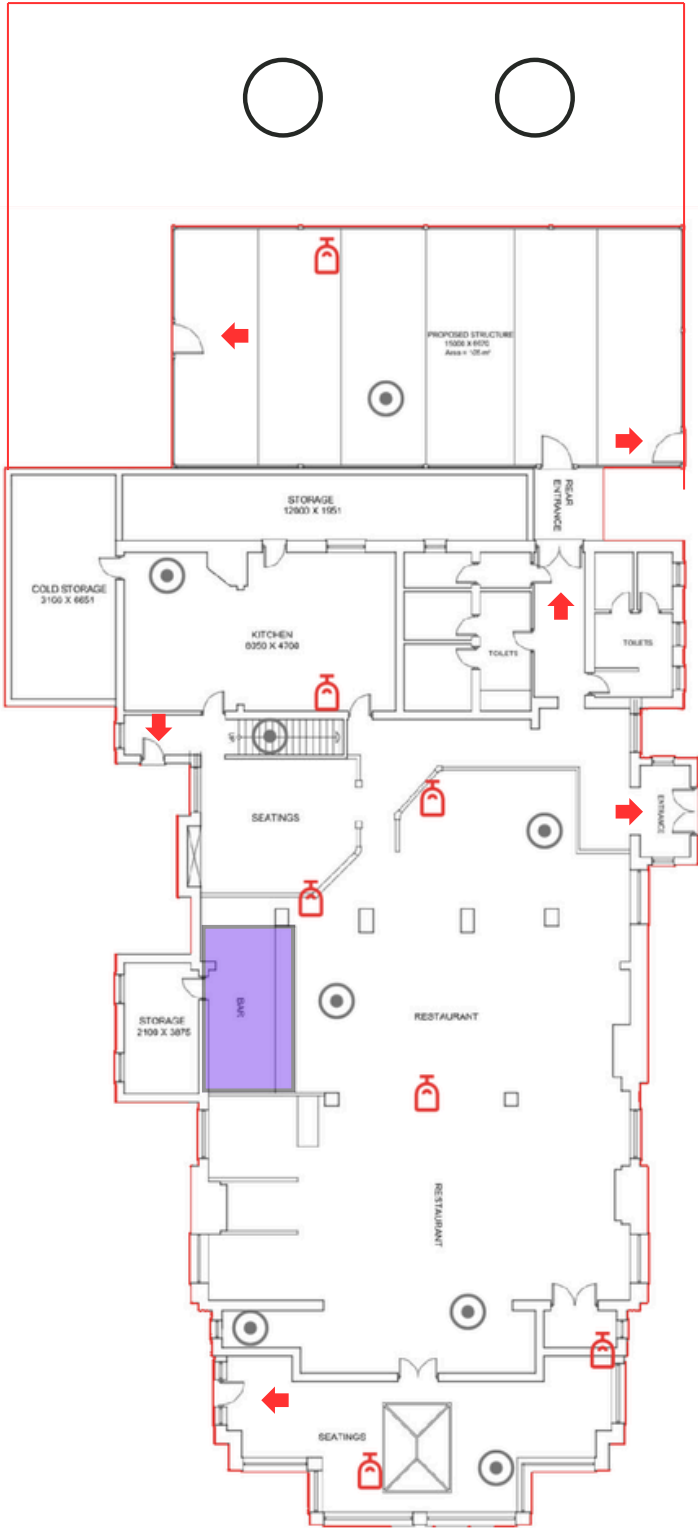

**THE TRIANGLE,  
290 NORTH STREET,  
ROMFORD, RM5 3AB**

-  Dining pod
-  Smoke alarm
-  Fire extinguisher
-  Bar
-  Supply of alcohol
-  Fire exit

**Scale:** 1:100 @ A1