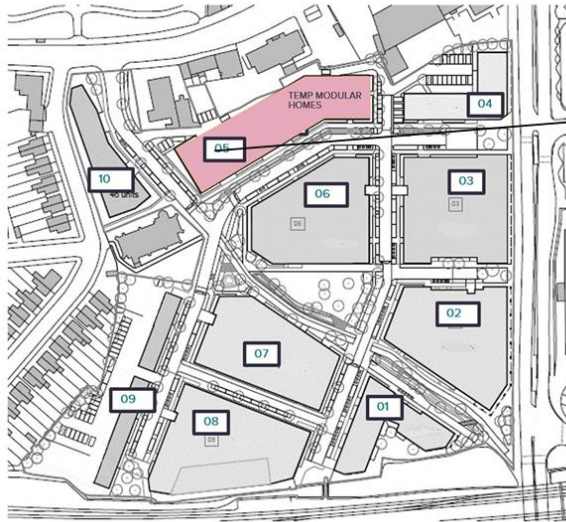

# Appendix A

Site Plan of the proposed modular homes on the Waterloo and Queen Street Site

Red line boundary indicating the designated area for modular homes on the site.