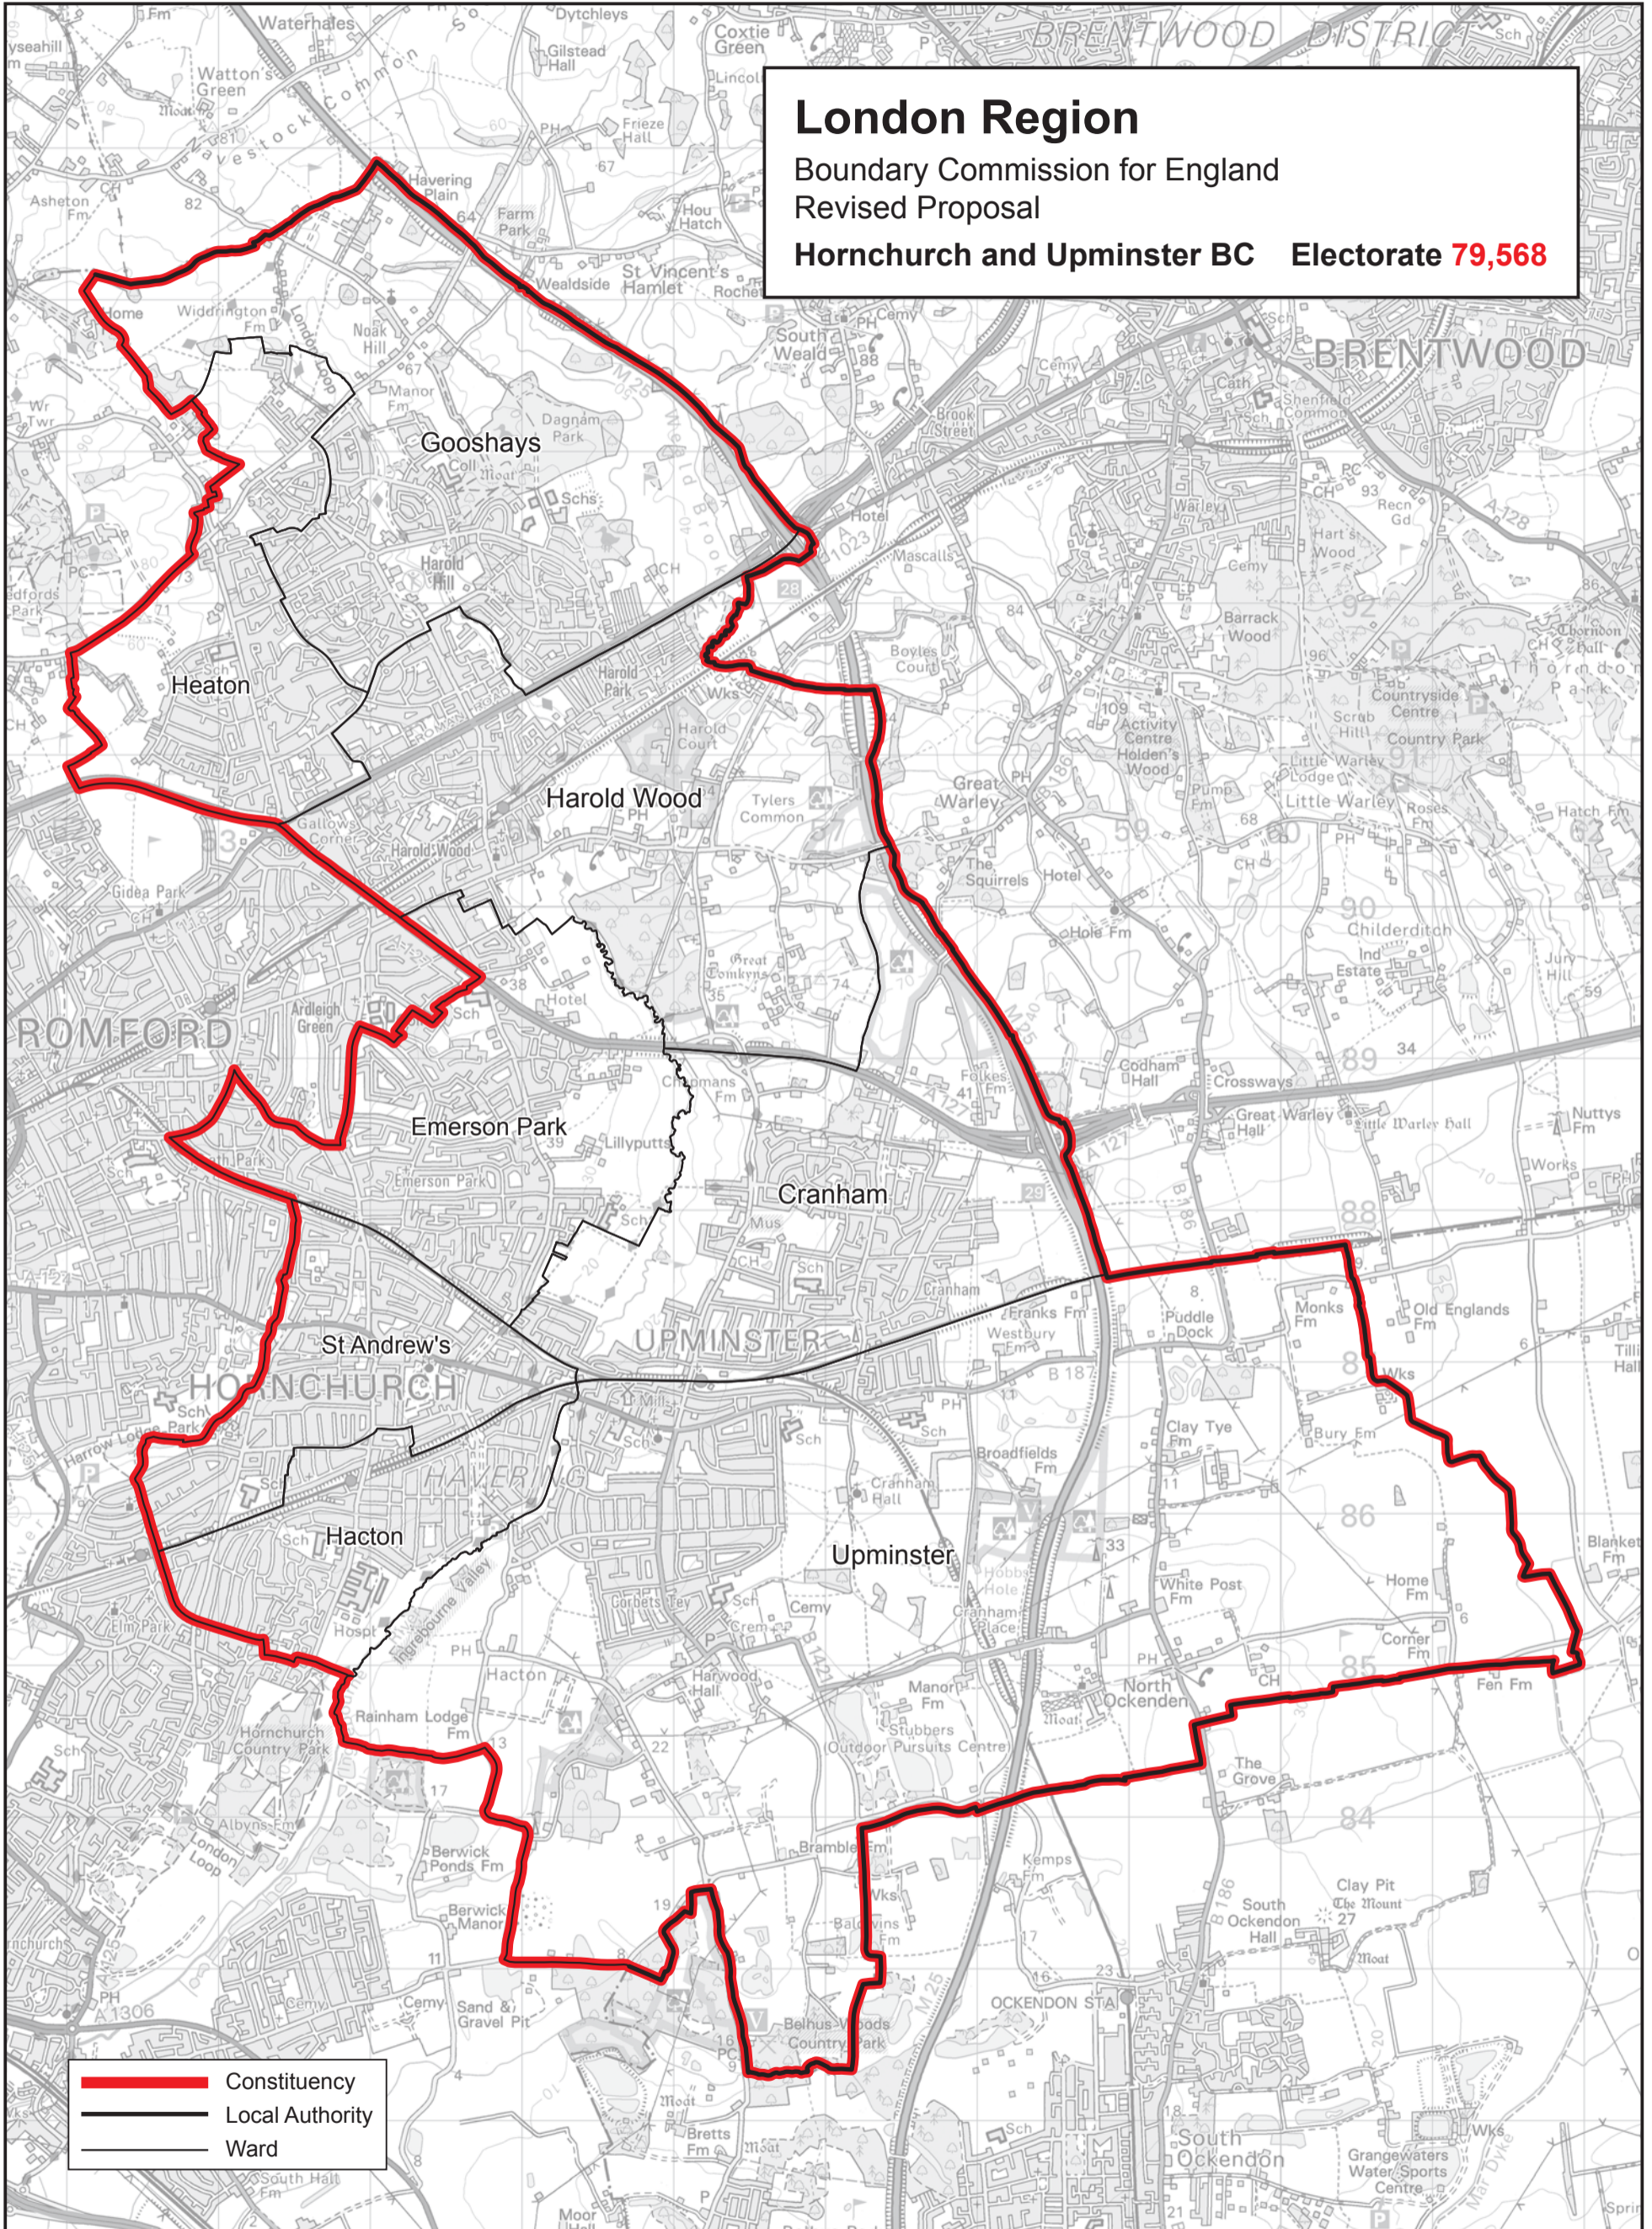

London Region
 Boundary Commission for England
 Revised Proposal
Dagenham and Rainham BC **Electorate 75,880**

— Constituency
 — Local Authority
 — Ward

This mapping extract has been produced from Ordnance Survey's mapping data on behalf of the Boundary Commission for England © Crown copyright 2012.

London Region
 Boundary Commission for England
 Revised Proposal
Hornchurch and Upminster BC **Electorate 79,568**

— Constituency
 — Local Authority
 — Ward

This mapping extract has been produced from Ordnance Survey's mapping data on behalf of the Boundary Commission for England © Crown copyright 2012.

— Constituency
 Local Authority
 Ward

London Region
 Boundary Commission for England
 Revised Proposal
Romford BC Electorate 79,271

This mapping extract has been produced from Ordnance Survey's mapping data on behalf of the Boundary Commission for England © Crown copyright 2012.