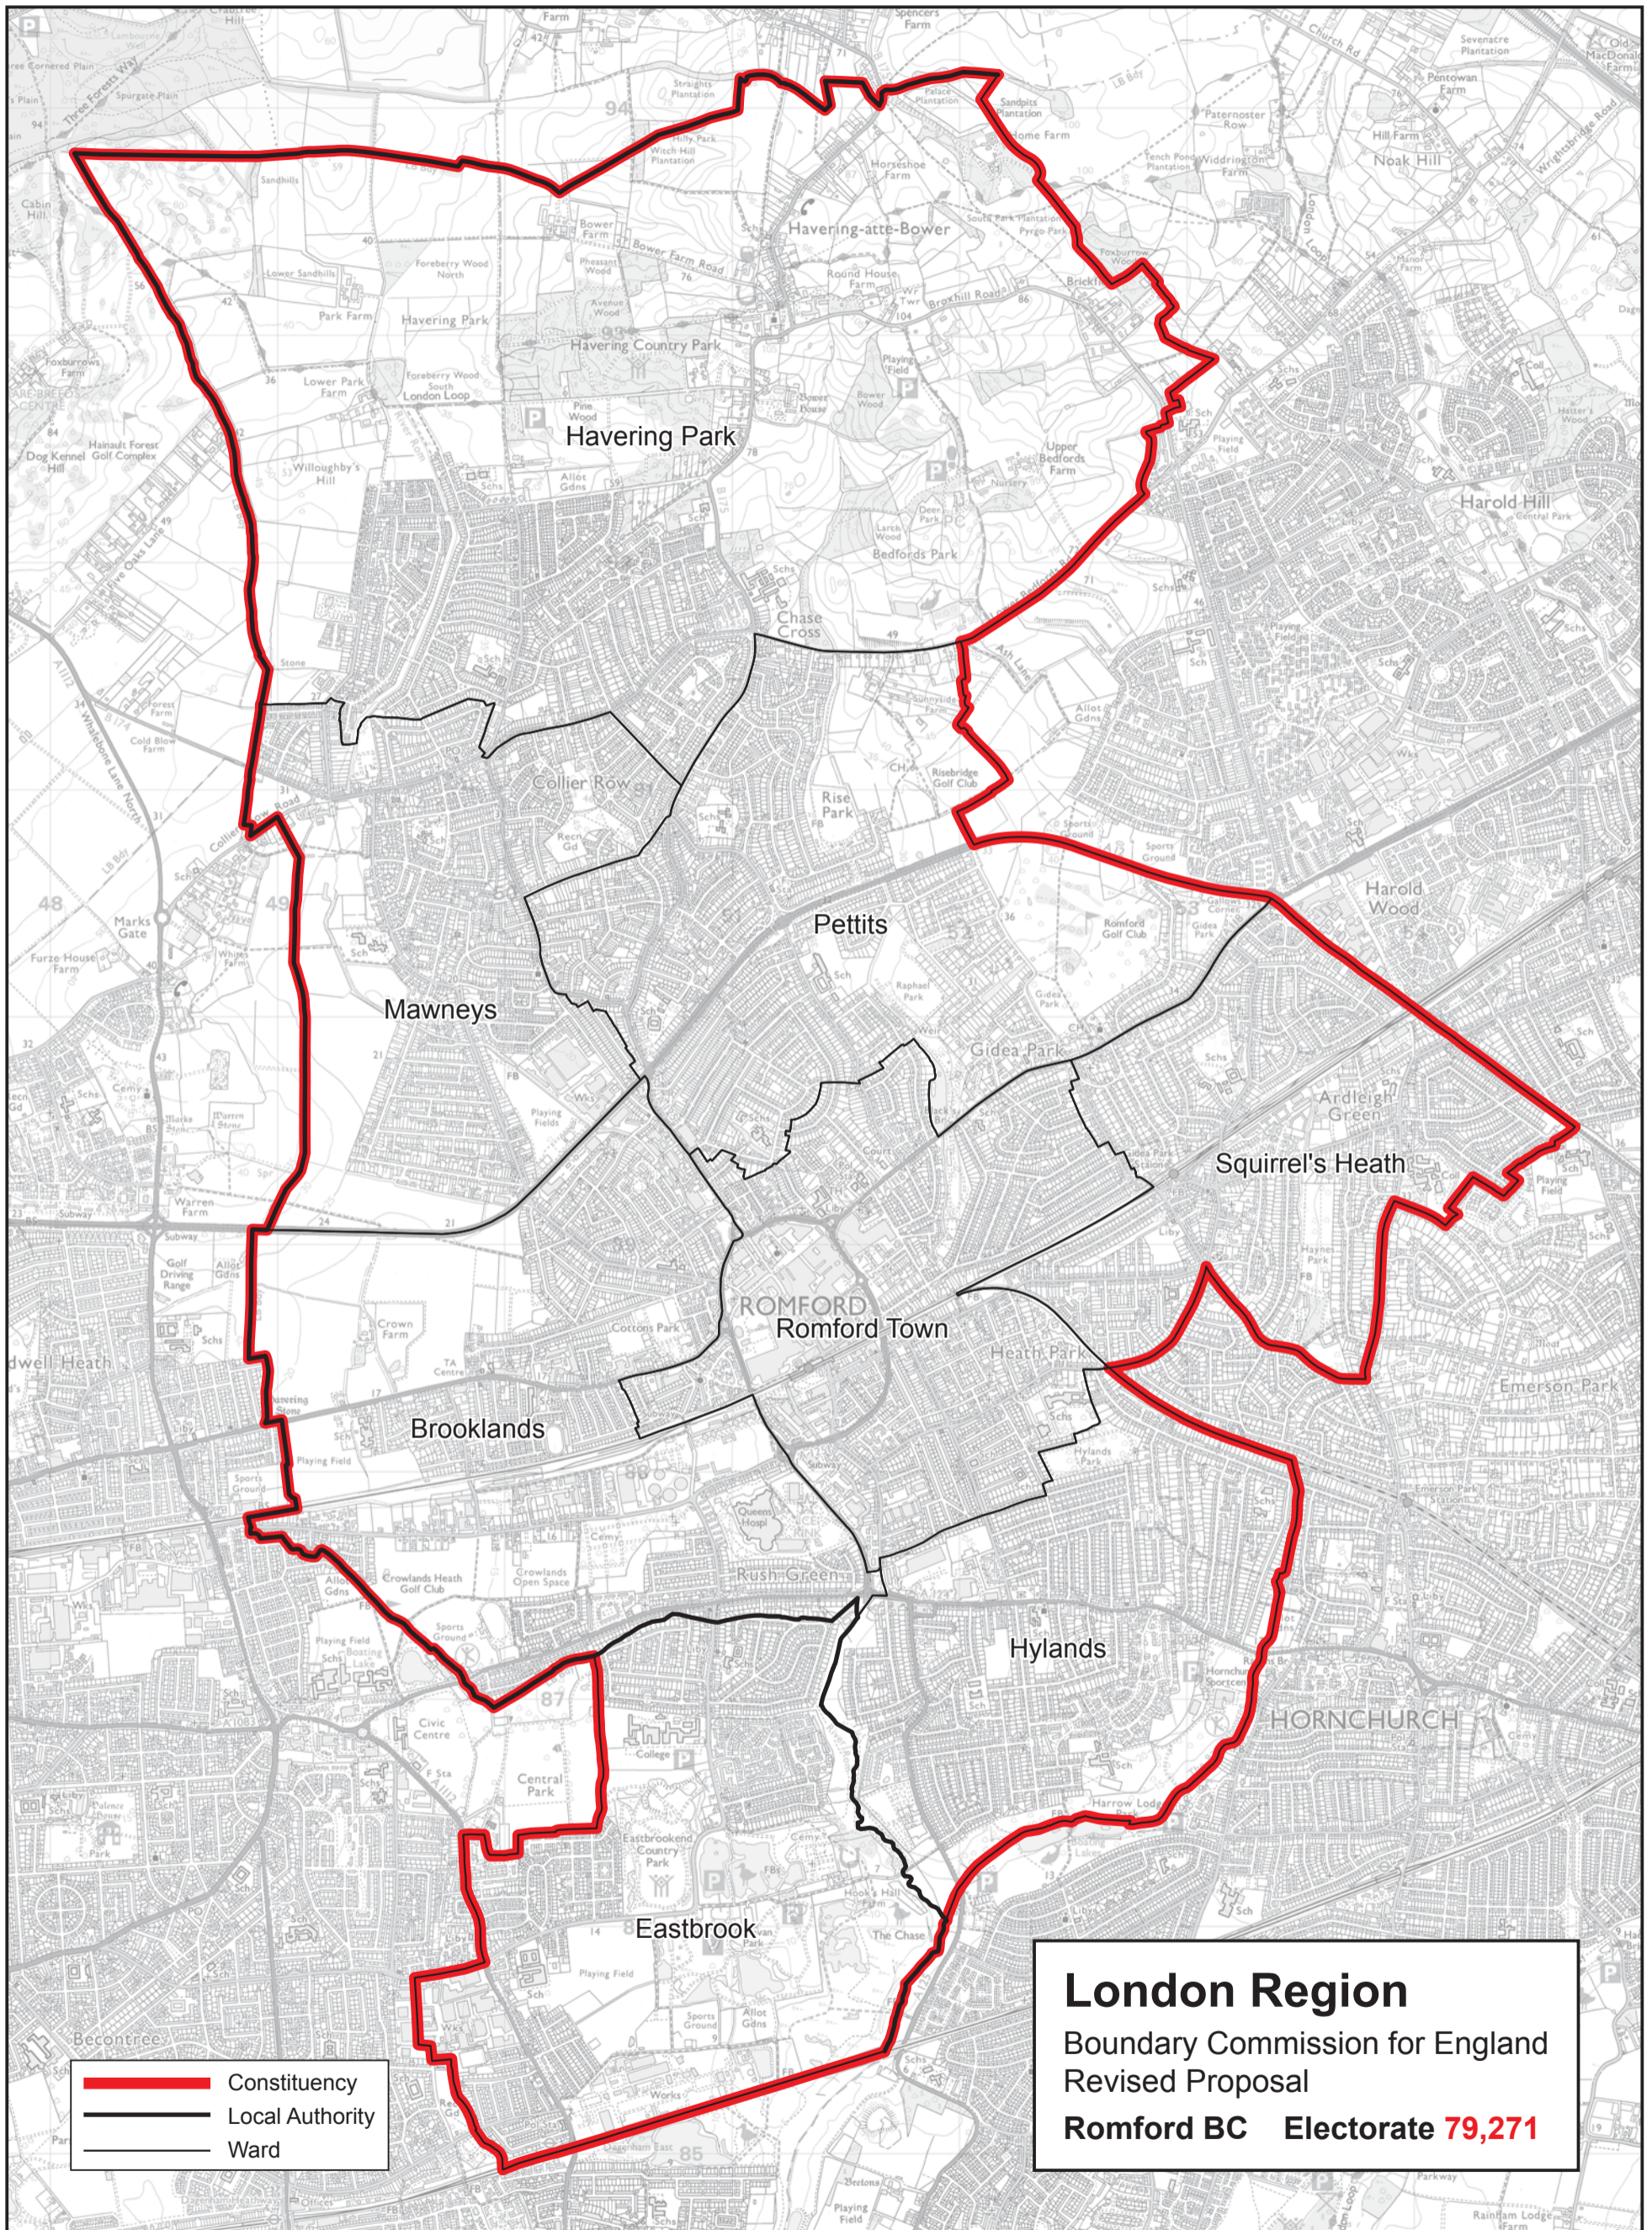

London Region
 Boundary Commission for England
 Revised Proposal
Dagenham and Rainham BC **Electorate 75,880**

— Constituency
 — Local Authority
 — Ward

This mapping extract has been produced from Ordnance Survey's mapping data on behalf of the Boundary Commission for England © Crown copyright 2012.

London Region
 Boundary Commission for England
 Revised Proposal
Hornchurch and Upminster BC **Electorate 79,568**

— Constituency
 — Local Authority
 — Ward

This mapping extract has been produced from Ordnance Survey's mapping data on behalf of the Boundary Commission for England © Crown copyright 2012.

— Constituency
 Local Authority
 Ward

London Region
 Boundary Commission for England
 Revised Proposal
Romford BC Electorate 79,271

This mapping extract has been produced from Ordnance Survey's mapping data on behalf of the Boundary Commission for England © Crown copyright 2012.