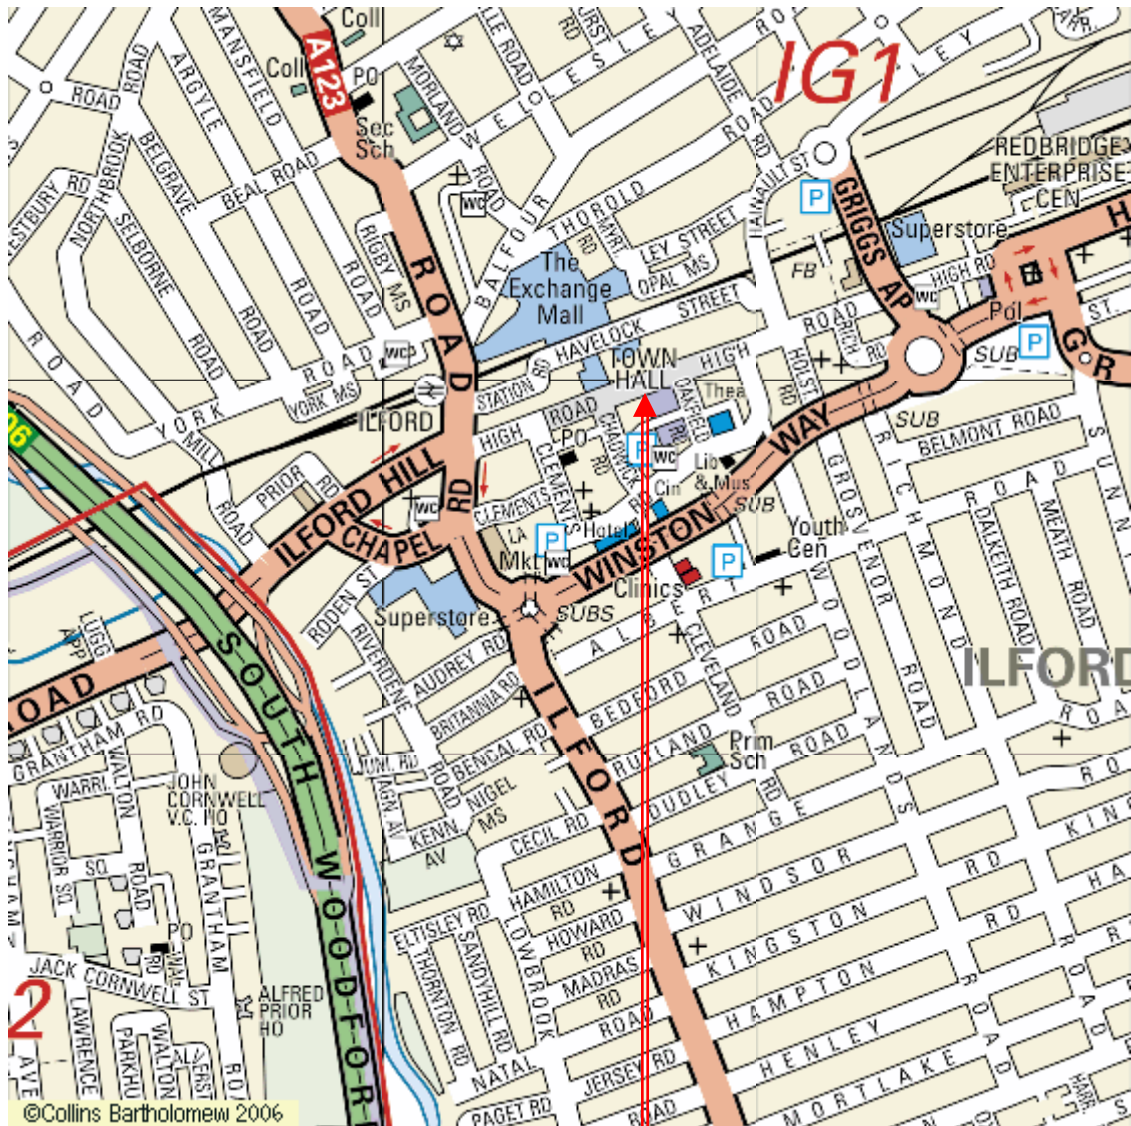

Map of LB Redbridge Town Hall 128-142 High Road , Ilford, Essex 1G1 2DD

Meeting rooms
Council Chamber, Committee Room 1 & Committee Room 2 are on the 1st Floor
Rooms 42, 43 and 49 are on the 2nd Floor

Travel directions

The Town Hall is 5 minutes walk from Ilford Station, which is in zone 4. Trains run every 10 minutes from Liverpool Street and you can also join the train at Stratford. Journey time is 15 mins by train from Liverpool Street and 7 mins from Stratford. When you come out at Ilford station turn right and cross at the lights. Walk through the Town Centre (passing an Iceland Supermarket on your right and The Exchange Mall on your left) until you come to the Town Hall on your right.

If you are driving, were near the nearest motorways are the A406 or the A12.